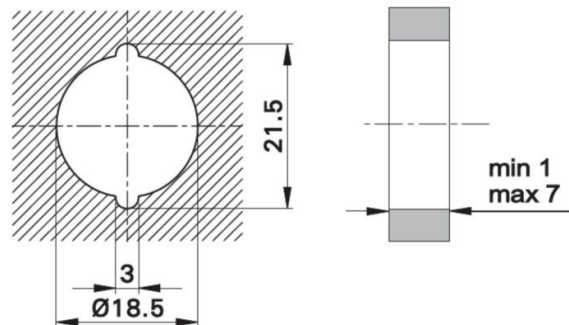

Product Information

ZPA Panel Receptacle M6 25mm

A black coloured panel receptacle with a green-yellow coloured ring and a built-in plug 6mm²/25mm, nickel-plated according to DIN standard. Suitable for mounting in flushtype boxes.

Component Parts:

- 1 insulation housing black
- 1 ring nut nickel plated
- 2 nuts nickel plated
- 3 washers nickel plated
- 1 serrated lock washer
- 1 colour ring green-yellow

Technical drawing

Drill plan