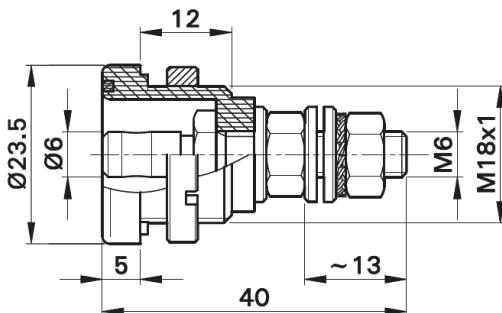

Product Information

ZPA Panel Receptacle M6 25mm

A black coloured panel receptacle with a green-yellow coloured ring and a built-in plug 6mm²/25mm, nickel-plated according to DIN standard. Suitable for mounting in flushtype boxes.

Component Parts:

- 1 insulation housing black
- 1 ring nut nickel plated
- 2 nuts nickel plated
- 3 washers nickel plated
- 1 serrated lock washer
- 1 colour ring green-yellow

Technical drawing

Drill plan